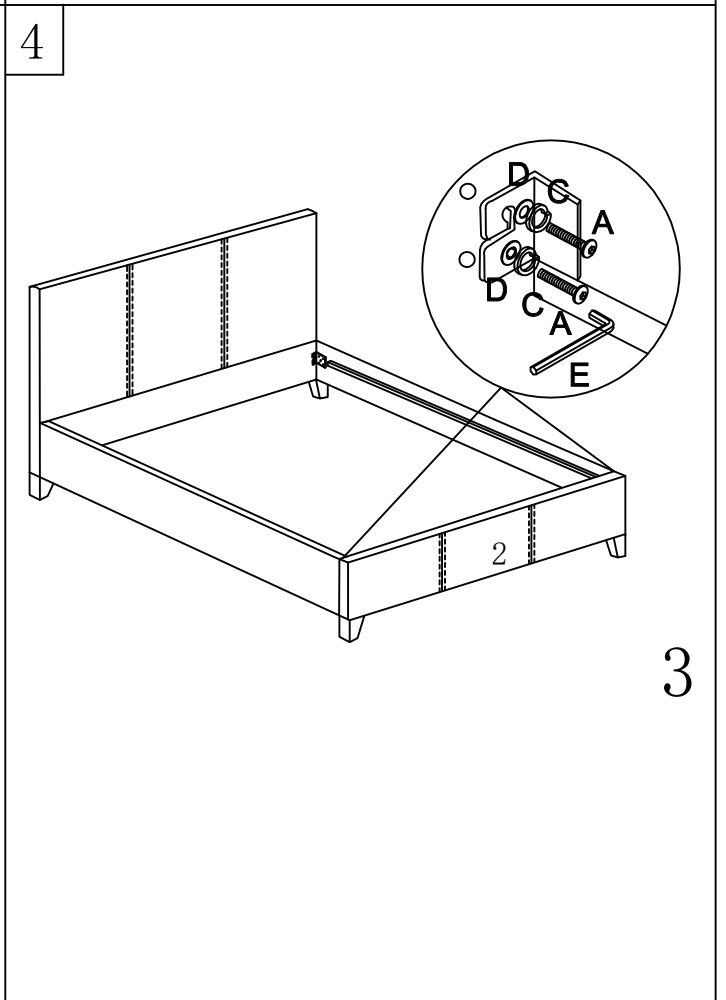

| | | |
|--|--|---|
|  |  |  |
| Allow 45 min | For 2 person | Additional tools required |

PART LIST

| | | |
|---|---|---|
| 1.Headboard 1pc | 2.Footboard 1pc | 3.Side Rail*2pcs |
|  |  |  |
| 4. Single Plastic Cap*28pcs | 5. Slats*14pcs | 6. Leg*4pcs |
|  |  |  |

HARDWARE LIST

| | | |
|---|---|--|
| (A) Bolt M8*30mm*8pcs | (B) Bolt M8*50mm*4pcs | (C) Spring Washer*8pcs |
|  |  |  |
| (D) Flat Washer *12pcs | (E) Allen Key M5*1pc | |
|  |  | |

5

Product Name: PAULA WHEAT SINGLE BED