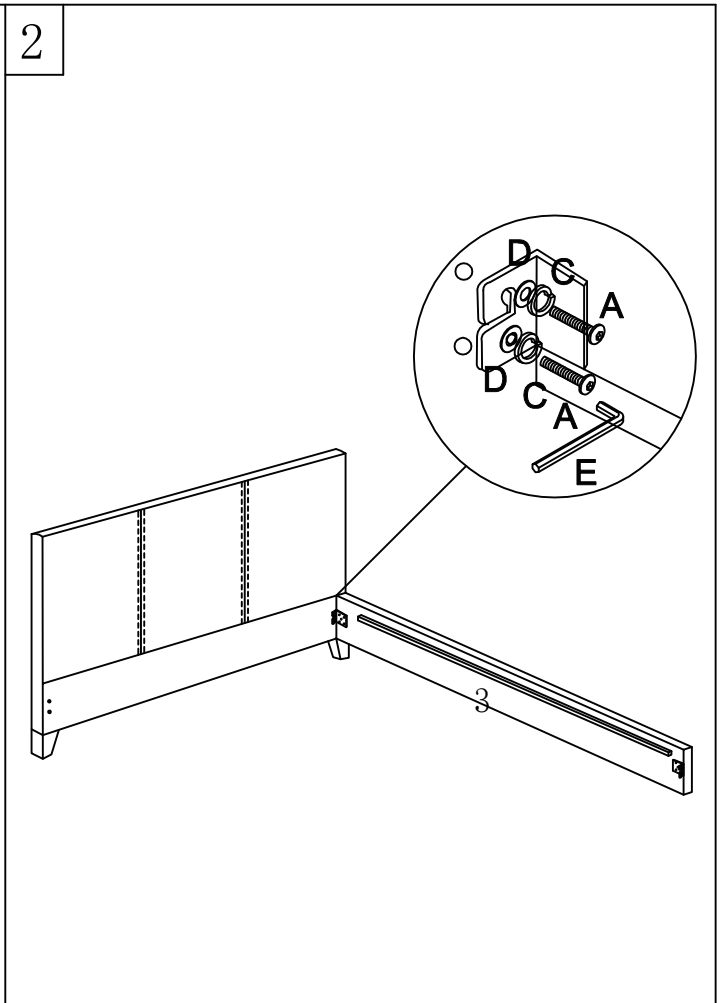

PRE-ASSEMBLY PREPARATION

Before you start:

1. Choose a clean, level, spacious assembly area. Avoid hard surfaces that may damage the product
2. Take care when lifting. Product should be assembled as near as possible to the point of use
3. Ensure that you have all required contents for complete assembly
4. Always read the assembly instructions carefully before beginning assembly.
5. Keep all hardware parts and packaging out of reach of small children.
6. Do not over tighten the screws and bolts as this may damage the threads

| | | |
|--|--|---|
|  |  |  |
| Allow 45 min | For 2 person | Additional tools required |

PART LIST

| | | |
|---|---|---|
| 1.Headboard 1pc | 2.Footboard 1pc | 3.Side Rail*2pcs |
|  |  |  |
| 4. Single Plastic Cap*28pcs | 5. Slats*14pcs | 6. Leg*4pcs |
|  |  |  |

HARDWARE LIST

| | | |
|---|---|--|
| (A) Bolt M8*30mm*8pcs | (B) Bolt M8*50mm*4pcs | (C) Spring Washer*8pcs |
|  |  |  |
| (D) Flat Washer *12pcs | (E) Allen Key M5*1pc | |
|  |  | |

5

Product Name: PAULA WHEAT SINGLE BED