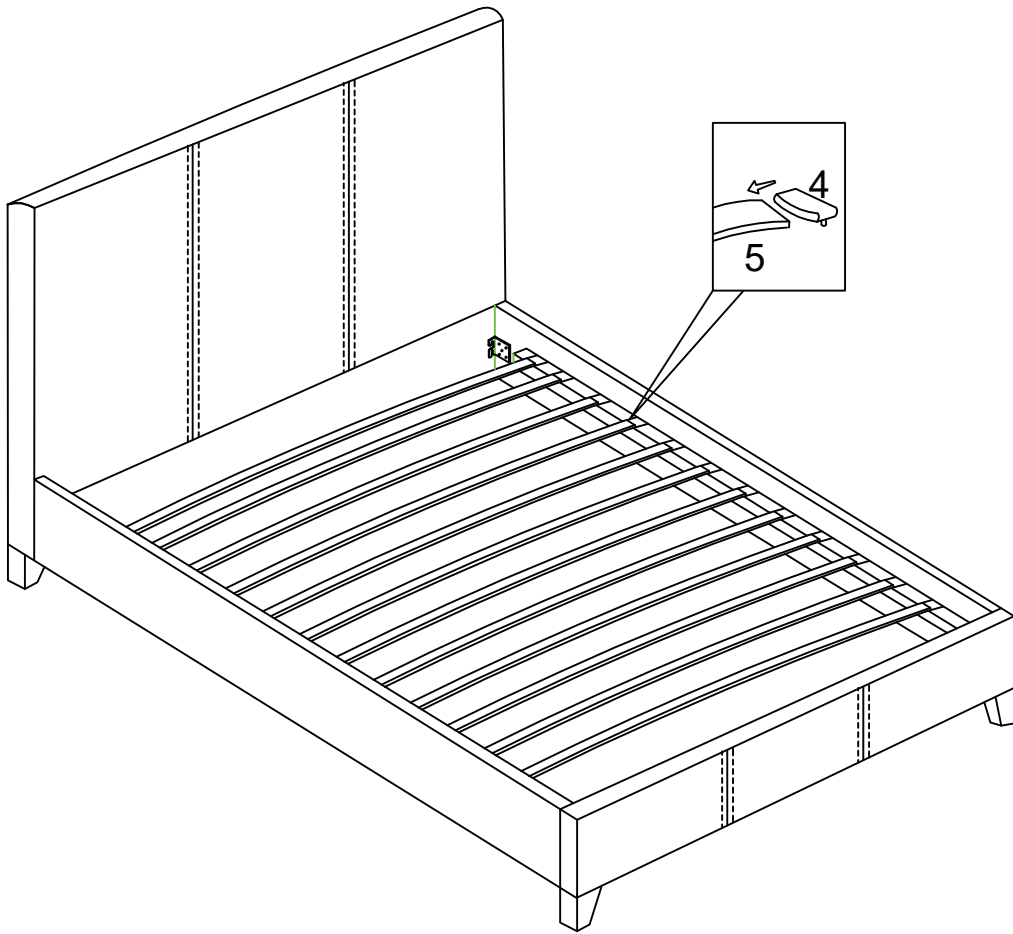

| | | |
|--|--|---|
|  |  |  |
| Allow 45 min | For 2 person | Additional tools required |

PART LIST

| | | |
|---|---|---|
| 1.Headboard 1pc | 2.Footboard 1pc | 3.Side Rail*2pcs |
|  |  |  |
| 4. Single Plastic Cap*28pcs | 5. Slats*14pcs | 6. Leg*4pcs |
|  |  |  |

HARDWARE LIST

| | | |
|---|---|--|
| (A) Bolt M8*30mm*8pcs | (B) Bolt M8*50mm*4pcs | (C) Spring Washer*8pcs |
|  |  |  |
| (D) Flat Washer *12pcs | (E) Allen Key M5*1pc | |
|  |  | |

5

Product Name: PAULA WHEAT SINGLE BED