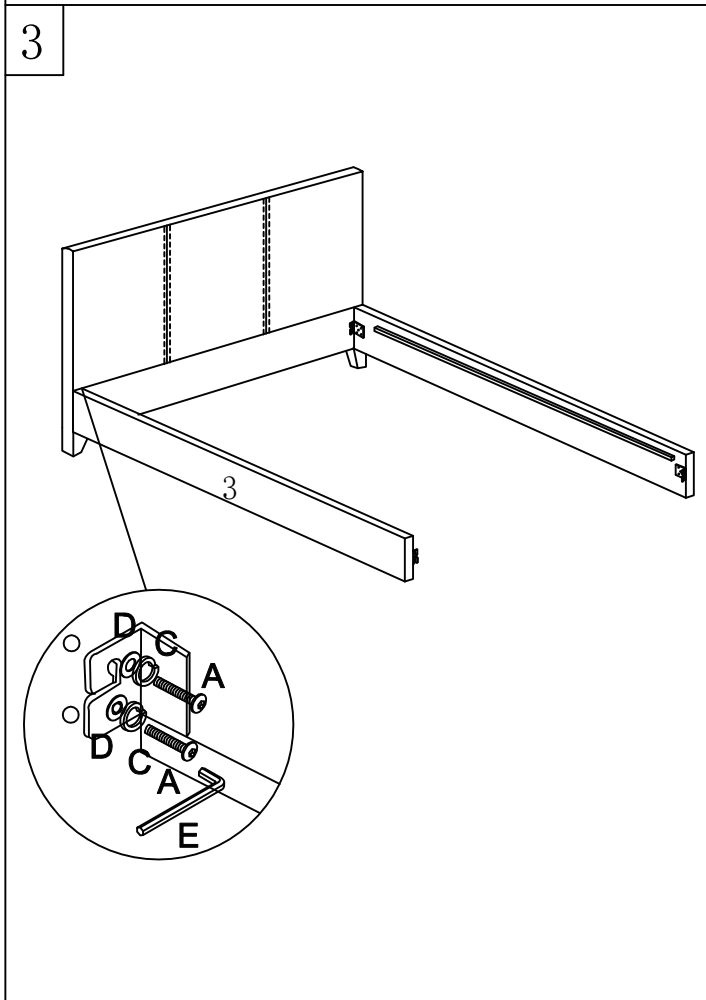

| | | |
|--|--|---|
|  |  |  |
| Allow 45 min | For 2 person | Additional tools required |

PART LIST

| | | |
|---|---|---|
| 1.Headboard 1pc | 2.Footboard 1pc | 3.Side Rail*2pcs |
|  |  |  |
| 4. Single Plastic Cap*28pcs | 5. Slats*14pcs | 6. Leg*4pcs |
|  |  |  |

HARDWARE LIST

| | | |
|---|---|--|
| (A) Bolt M8*30mm*8pcs | (B) Bolt M8*50mm*4pcs | (C) Spring Washer*8pcs |
|  |  |  |
| (D) Flat Washer *12pcs | (E) Allen Key M5*1pc | |
|  |  | |

5

Product Name: PAULA WHEAT SINGLE BED