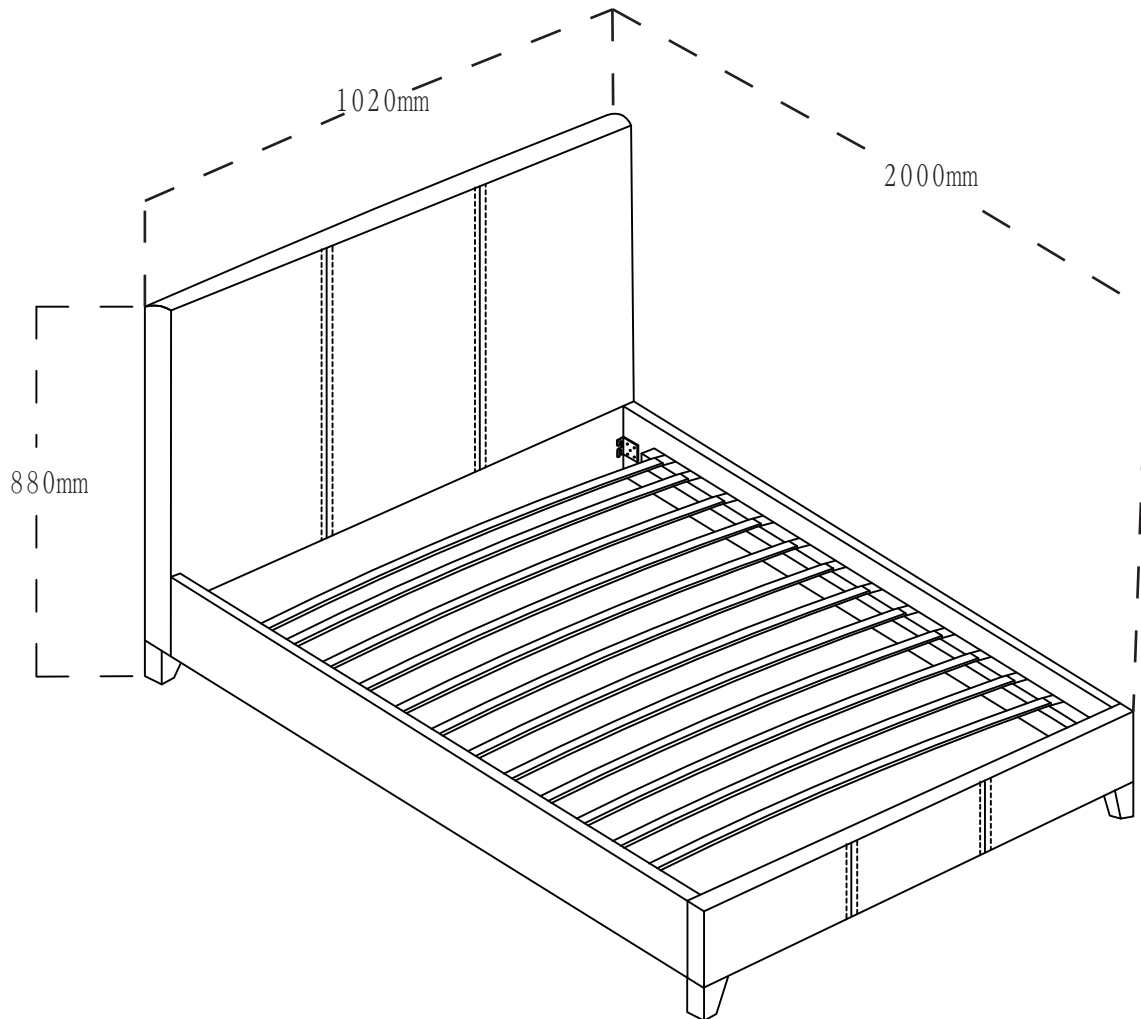

ASSEMBLY INSTRUCTION

PAULA WHEAT SINGLE BED

ITEM CODE: 70635

Imported by JWA Furniture Pty Ltd, Qld, Brisbane Australia.
For any assistance with assembly or for missing parts please refer to your receipt

HARDWARE LIST

| | | |
|---|---|--|
| (A) Bolt M8*30mm*8pcs | (B) Bolt M8*50mm*4pcs | (C) Spring Washer*8pcs |
|  |  |  |
| (D) Flat Washer *12pcs | (E) Allen Key M5*1pc | |
|  |  | |

5

Product Name: PAULA WHEAT SINGLE BED