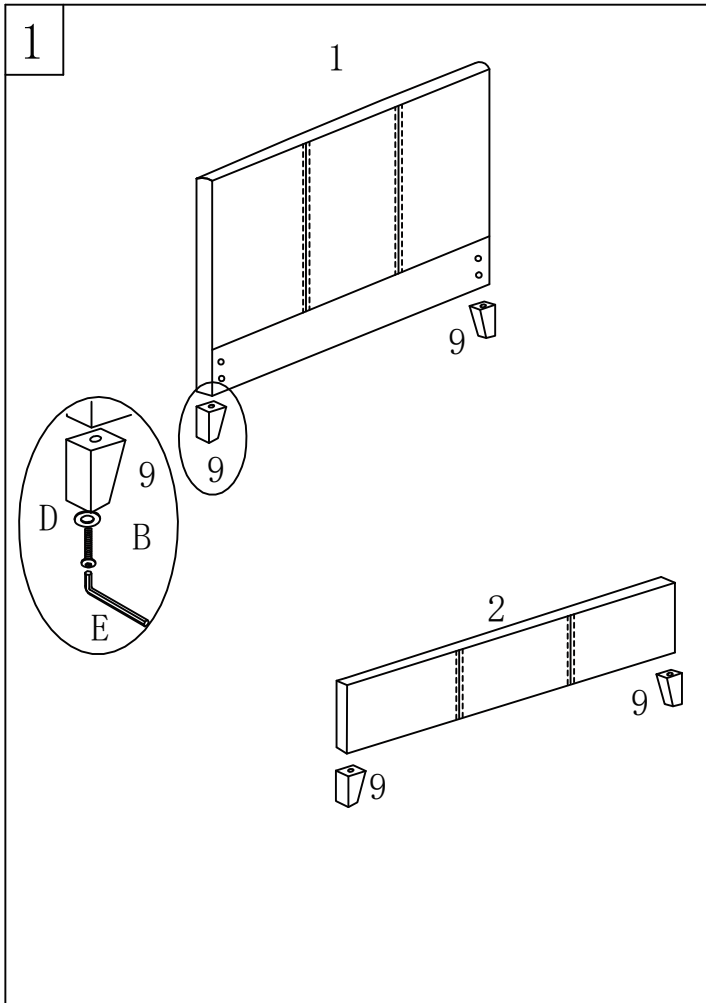

PRE-ASSEMBLY PREPARATION

Before you start:

1. Choose a clean, level, spacious assembly area. Avoid hard surfaces that may damage the product
2. Take care when lifting. Product should be assembled as near as possible to the point of use
3. Ensure that you have all required contents for complete assembly
4. Always read the assembly instructions carefully before beginning assembly.
5. Keep all hardware parts and packaging out of reach of small children.
6. Do not over tighten the screws and bolts as this may damage the threads

| | | |
|--|--|---|
|  |  |  |
| Allow 45 min | For 2 person | Additional tools required |

PART LIST

| | | |
|---|---|---|
| 1.Headboard 1pc | 2.Footboard 1pc | 3.Side Rail*2pcs |
|  |  |  |
| 4. Single Plastic Cap*28pcs | 5. Slats*14pcs | 6. Leg*4pcs |
|  |  |  |

HARDWARE LIST

| | | |
|---|---|--|
| (A) Bolt M8*30mm*8pcs | (B) Bolt M8*50mm*4pcs | (C) Spring Washer*8pcs |
|  |  |  |
| (D) Flat Washer *12pcs | (E) Allen Key M5*1pc | |
|  |  | |

5

Product Name: PAULA WHEAT SINGLE BED