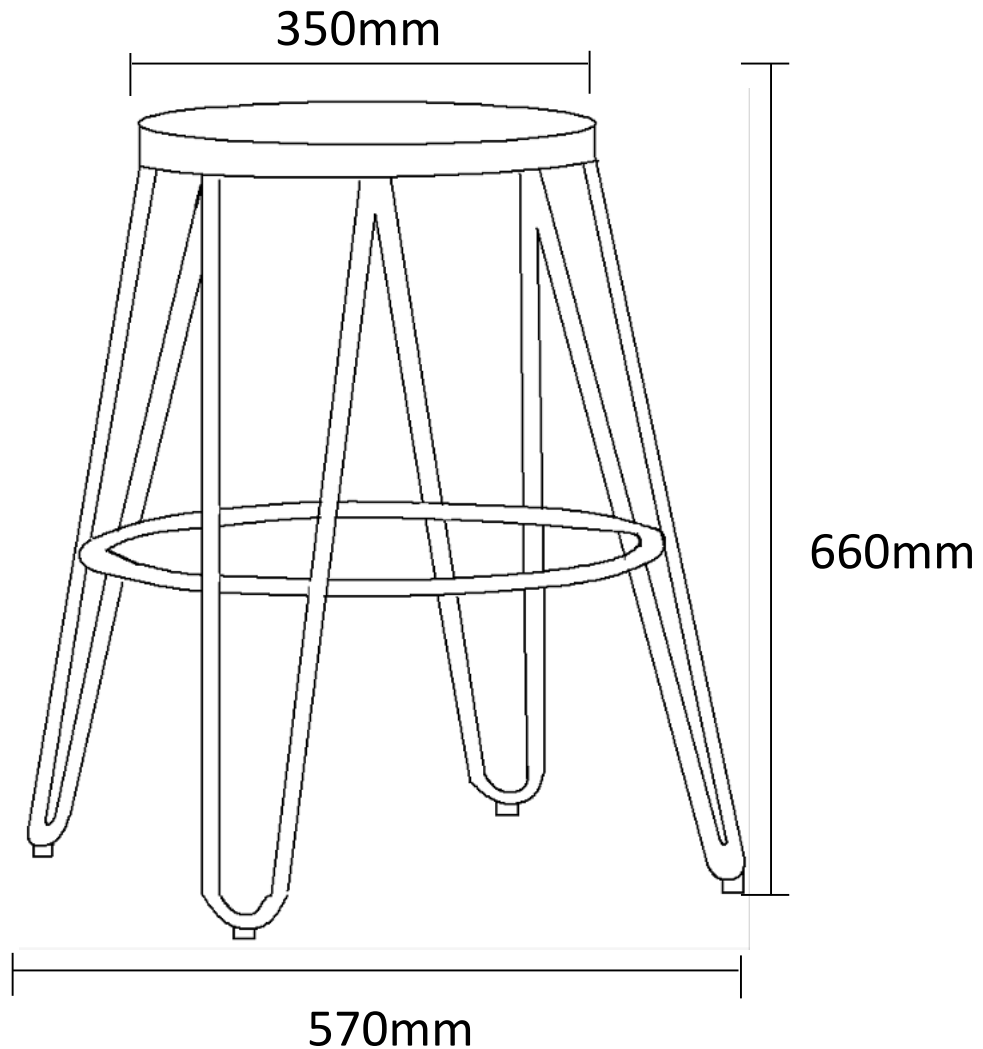

## ASSEMBLY INSTRUCTION

BELUGA 66CM STOOL

ITEM CODE 71721

Imported by Amart Furniture Pty Ltd, Qld, Brisbane Australia.

For any assistance with assembly or for missing parts please phone Amart Furniture, Customer Service Free call 1800 351 084