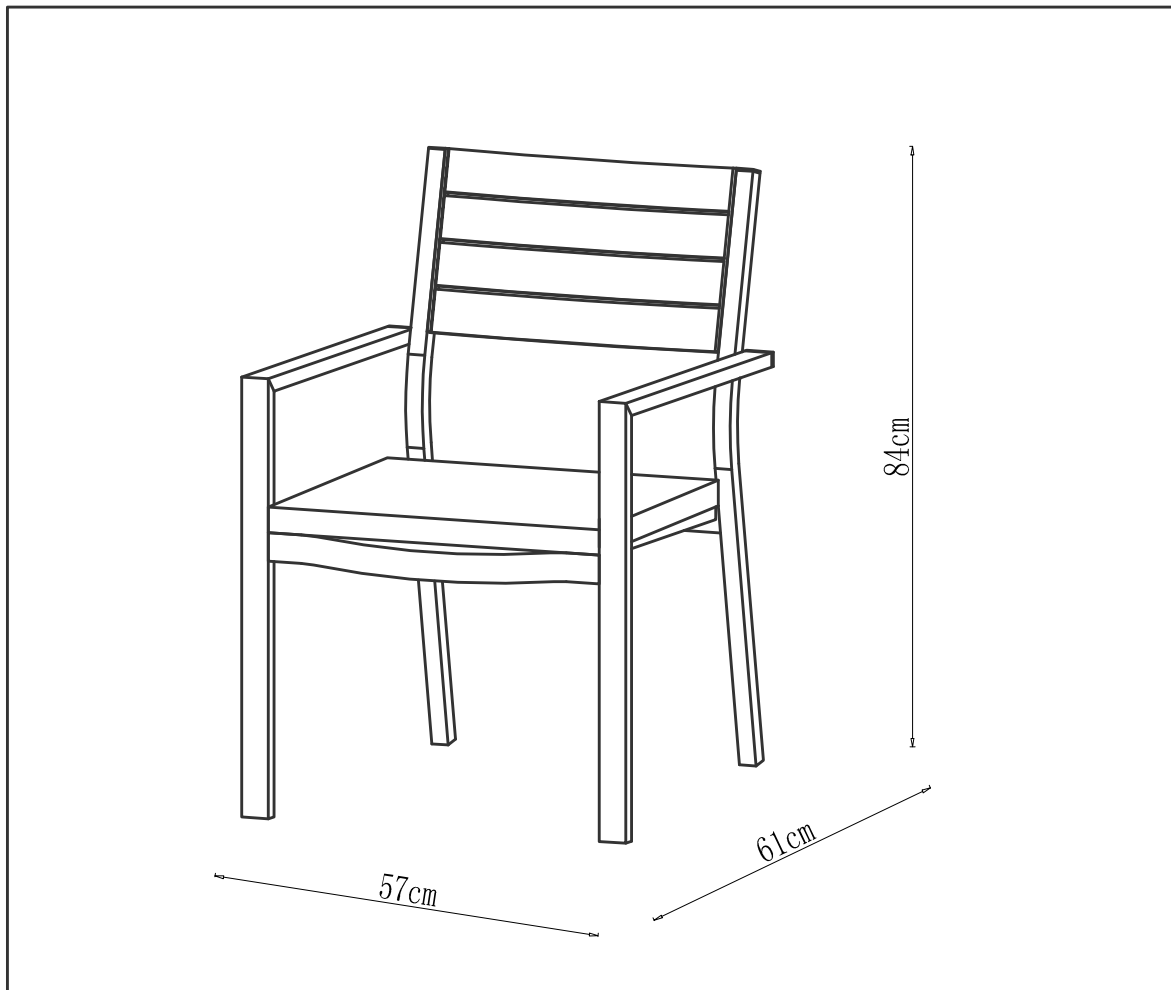

ASSEMBLY INSTRUCTION  
NORI OUTDOOR DINING CHAIR

ITEM CODE - 69474

Imported by Amart Furniture Pty Ltd, Qld, Brisbane Australia .  
For any assistance with assembly or for missing parts please phone  
Amart Furniture ,Customer Service Freecall 1800 351 084