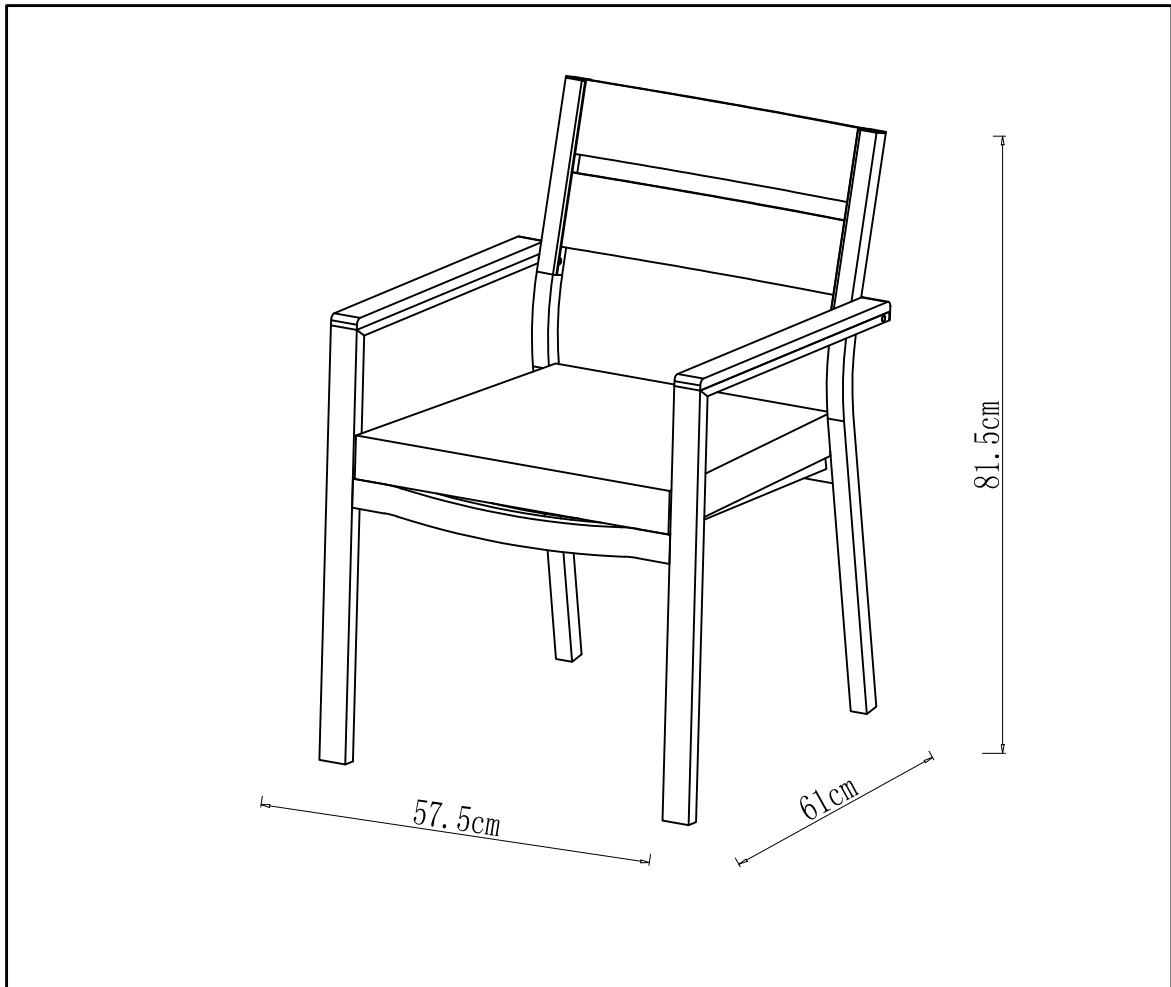

ASSEMBLY INSTRUCTION
THEIA OUTDOOR CHAIR
ITEM CODE - 69471

Imported by Amart Furniture Pty Ltd, Qld, Brisbane Australia .
For any assistance with assembly or for missing parts please phone
Amart Furniture , Customer Service Freecall 1800 351 084