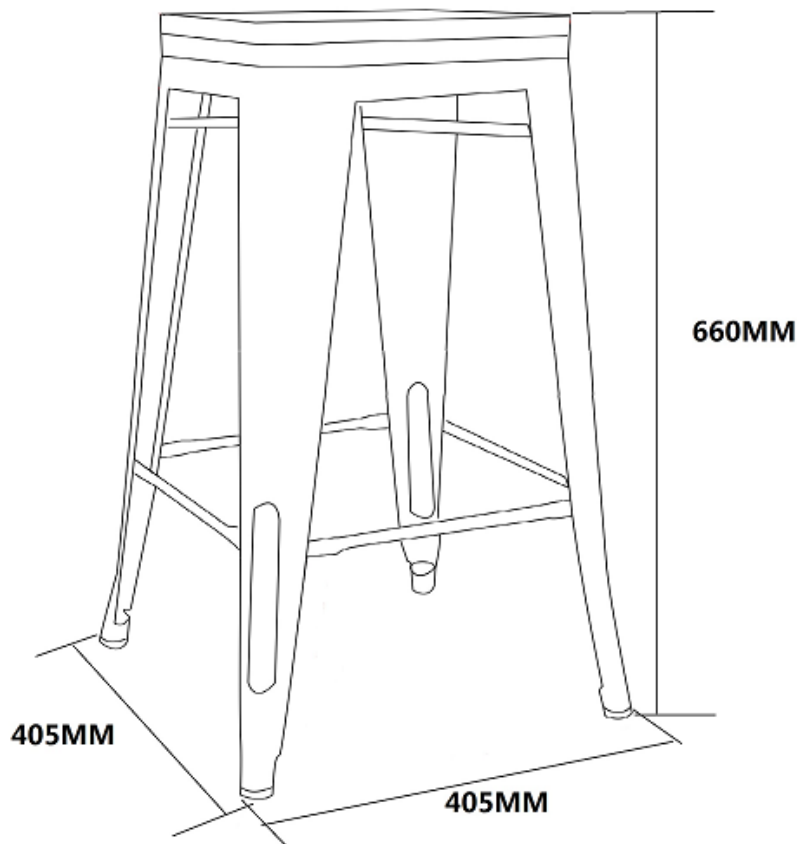

ASSEMBLY INSTRUCTION
HARZ 66CM TIMBER SEAT STOOL
ITEM CODE 72165

Imported by Amart Furniture Pty Ltd, Qld, Brisbane Australia.
For any assistance with assembly or for missing parts please phone
Amart Furniture, Customer Service Free call 1800 351 084