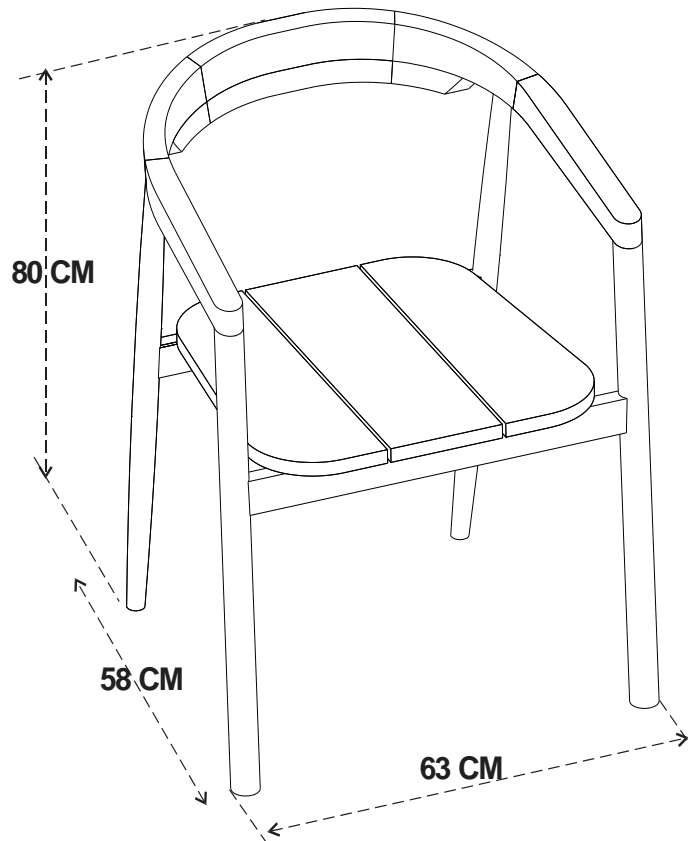

ASSEMBLY INSTRUCTION

**BALMAYNE
5 PIECE OUTDOOR DINING SETTING**

ITEM CODE : 81534

Imported by Amart Furniture Pty Ltd, Qld, Brisbane Australia.
For any assistance with assembly or for missing parts please phone
Amart Furniture Road, Customer Service Free call 1800 351 084

ASSEMBLY IS COMPLETE

CARE AND MAINTENANCE

CHAIR, DO NOT:

- Use chair as a ladder
- Climb on the chair
- Stand on the foot-rest of the chair, as this could lead to the stool becoming unbalanced and overturning