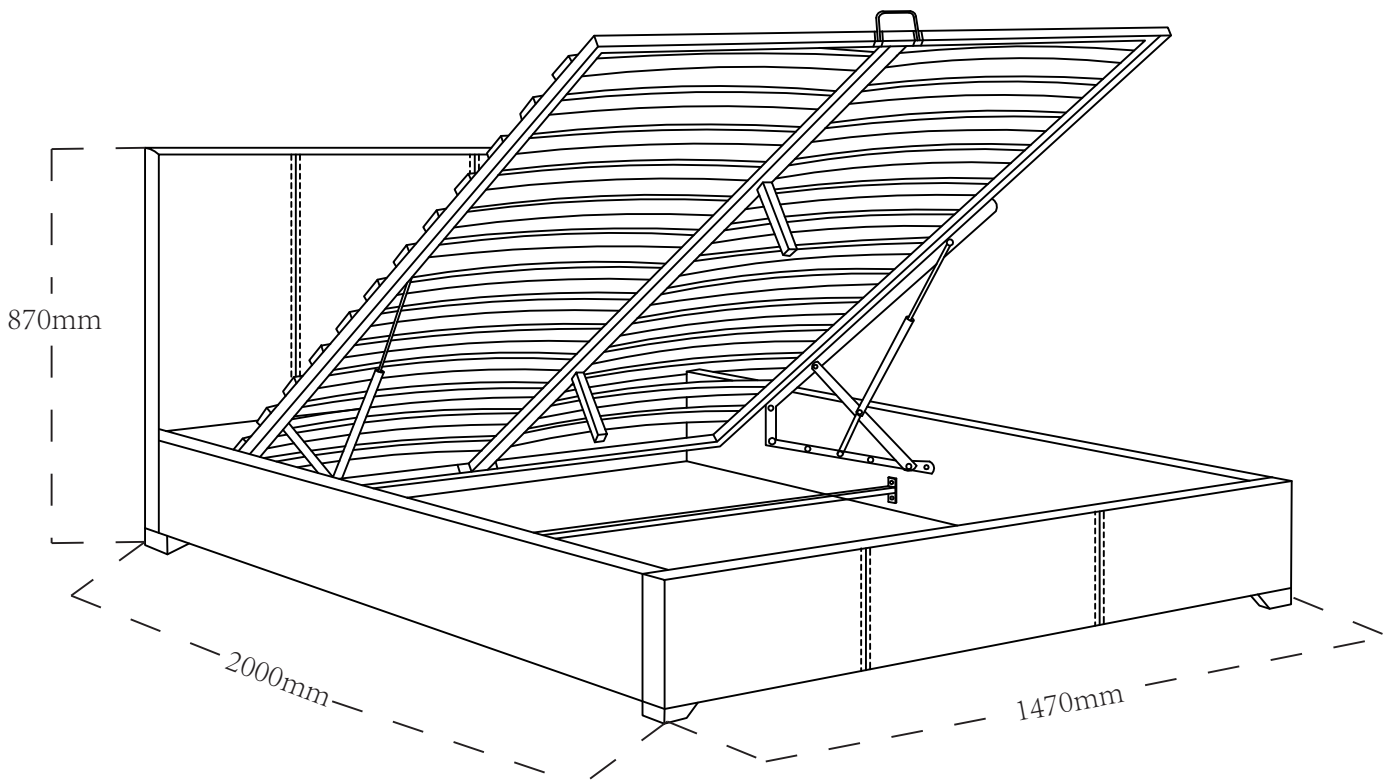

## PAGOSA LIGHT GREY DOUBLE BED

ITEM CODE: 70662

Imported by JWA Furniture Pty Ltd, Qld, Brisbane Australia.  
For any assistance with assembly or for missing parts please refer to your receipt