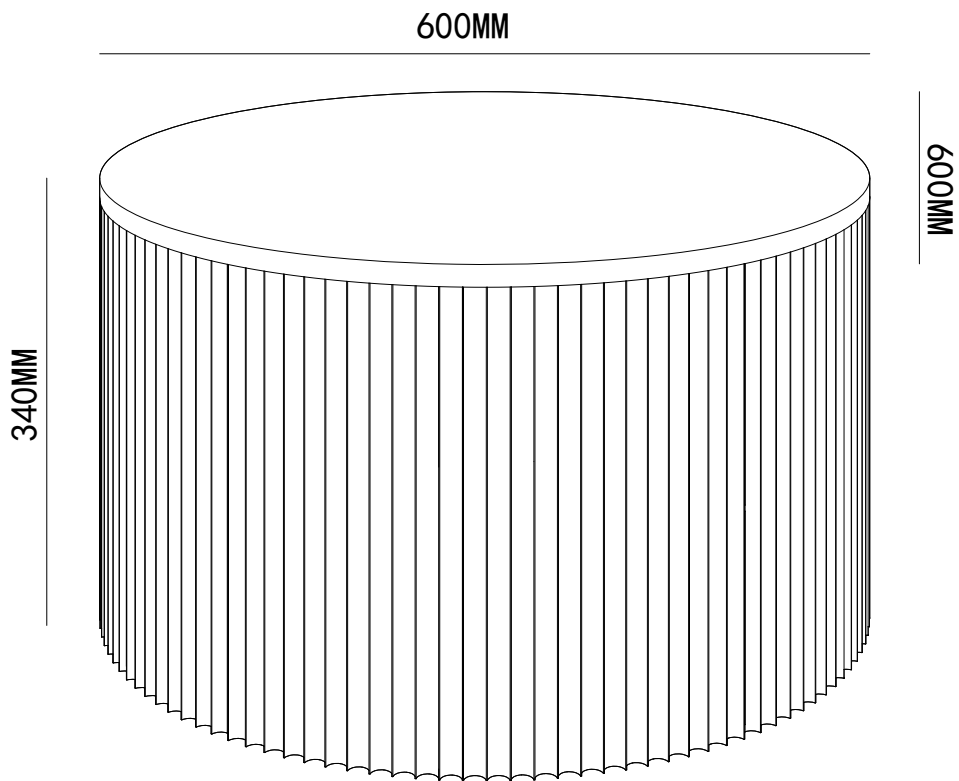

ASSEMBLY INSTRUCTION

TERNI

COFFEE TABLE

ITEM CODE 79253/79254/79255

Imported by JWA Furniture Pty Ltd, Qld, Brisbane Australia.
For any assistance with assembly or for missing parts please refer to your receipt