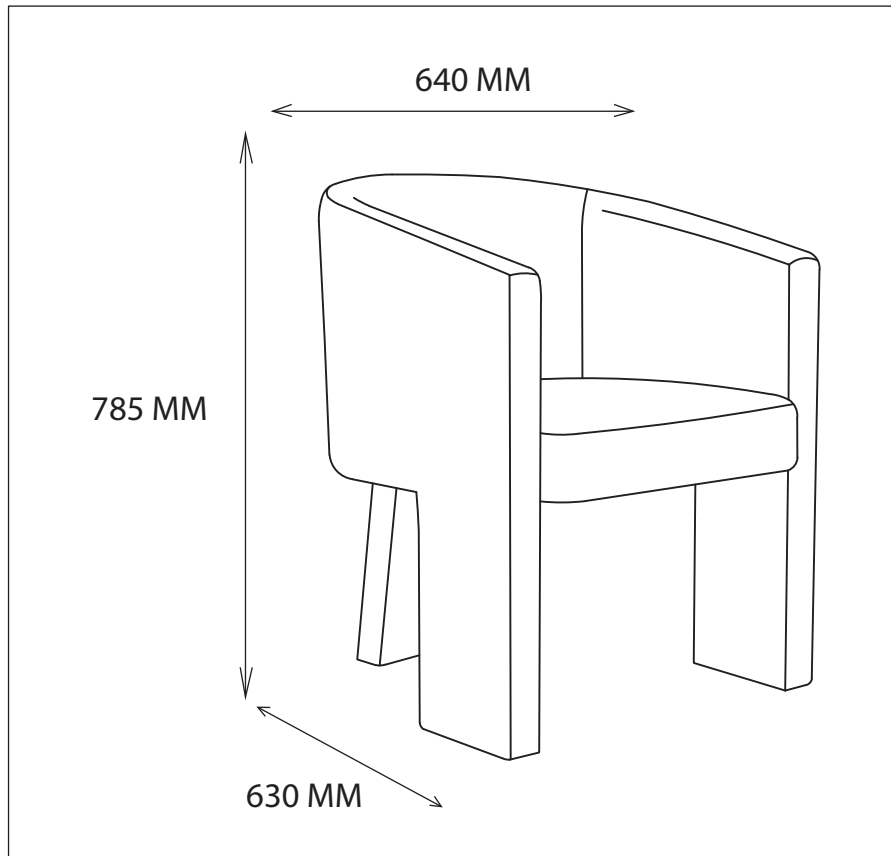

### ALICANTE DINING CHAIR

ITEM CODE 81491

Imported by Amart Furniture Pty Ltd, Qld, Brisbane Australia.  
For any assistance with assembly or for missing parts please phone  
Amart Furniture Road, Customer Service Free call 1800 351 084