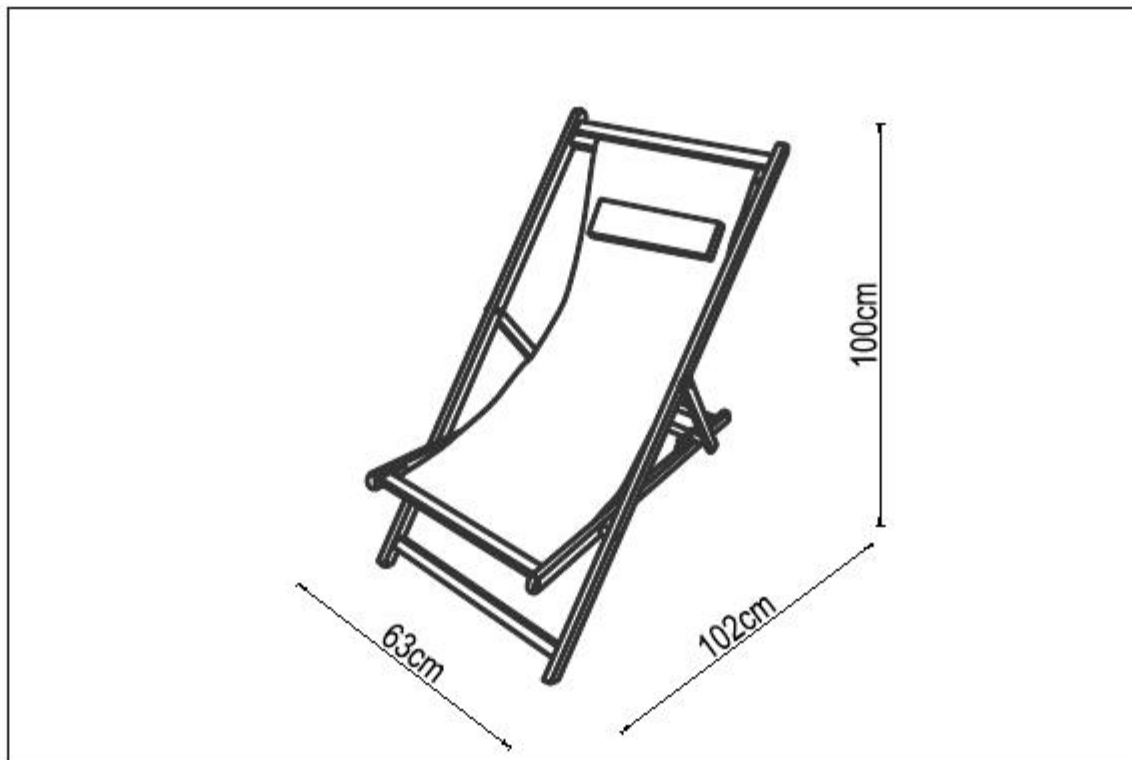

ASSEMBLY INSTRUCTION

CRYSTAL BAY

DECK CHAIR

ITEM CODE 68231

Imported by JWA Furniture Pty Ltd, Qld, Brisbane Australia.
For any assistance with assembly or for missing parts please refer to your receipt

PRODUCT CARE: